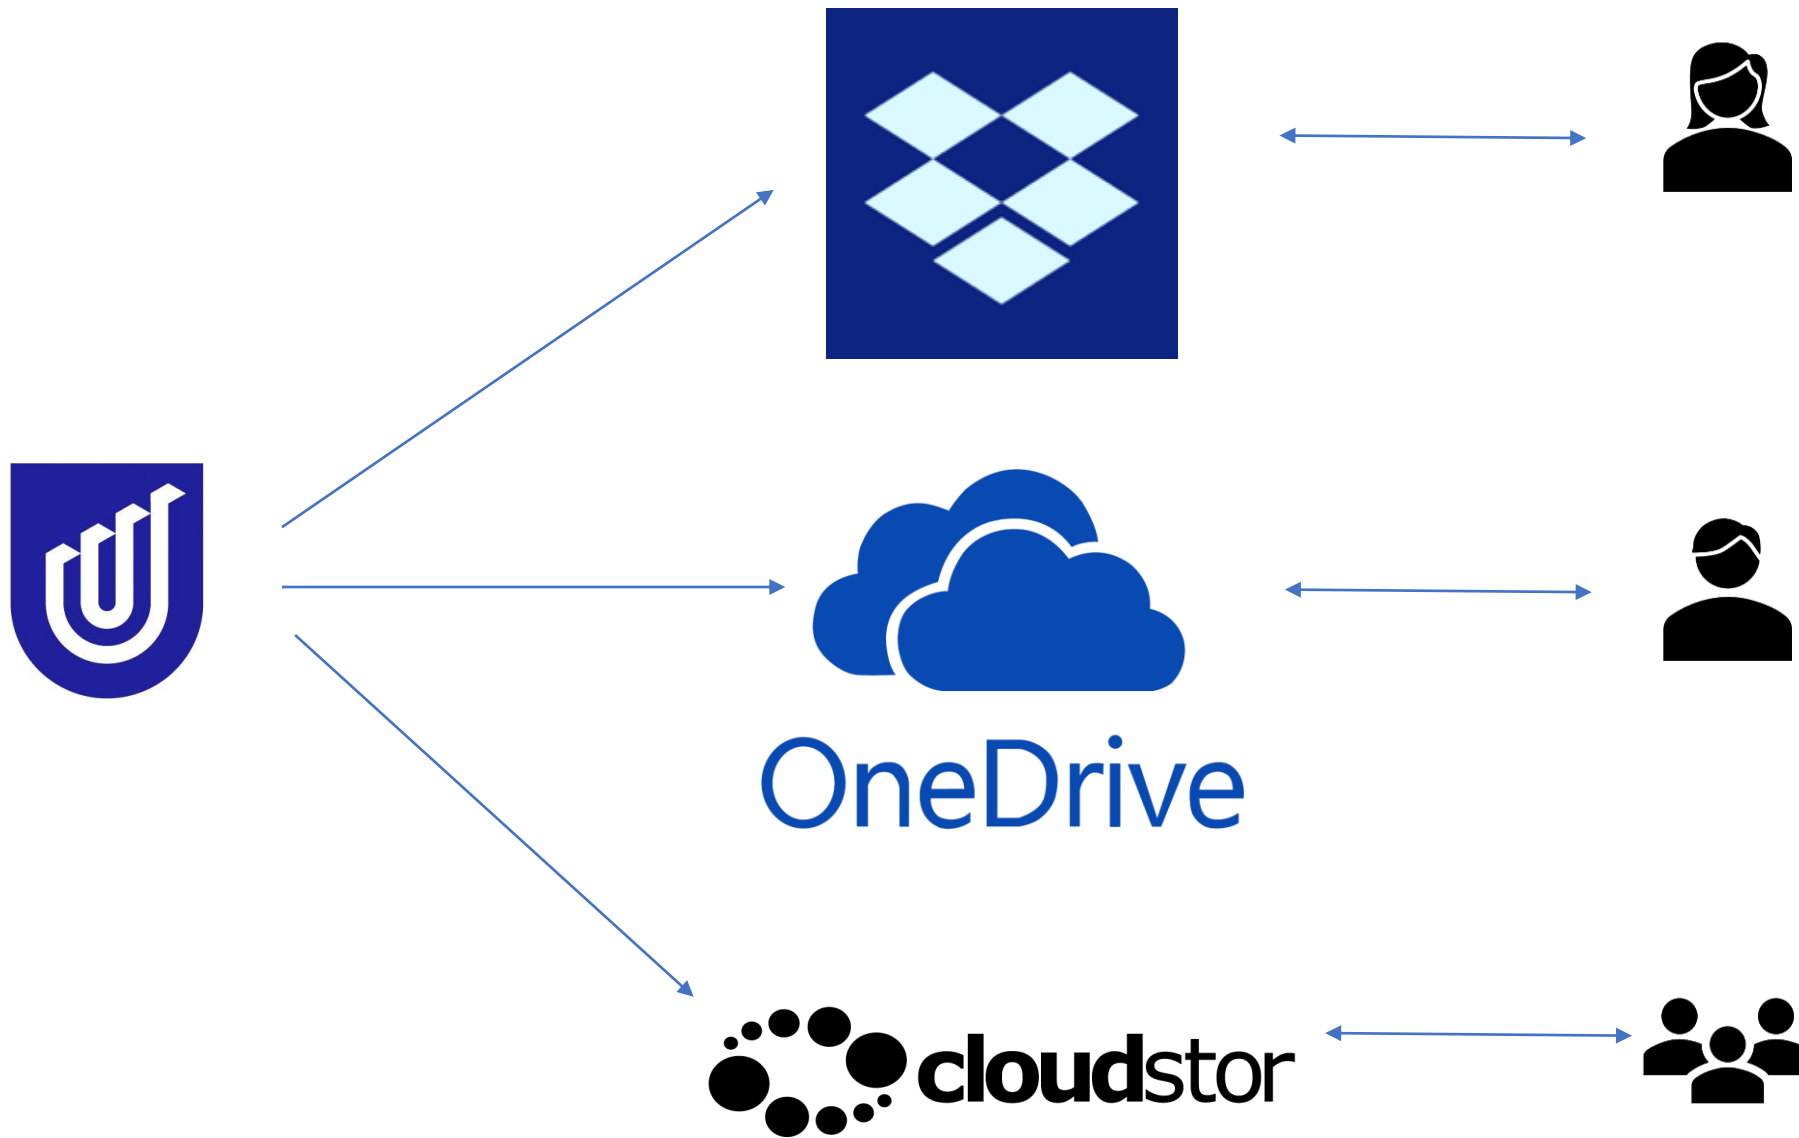

Nextcloud

Web Server

Web Server

Data Storage

Data Storage

Research Data Storage - Login

University of South Australia

The UniSA Research Data Storage platform provides individual and collaborative storage of research data for UniSA Researchers and Higher Degree by Research Students. Files can be shared with UniSA staff and students, as well as with external collaborators.